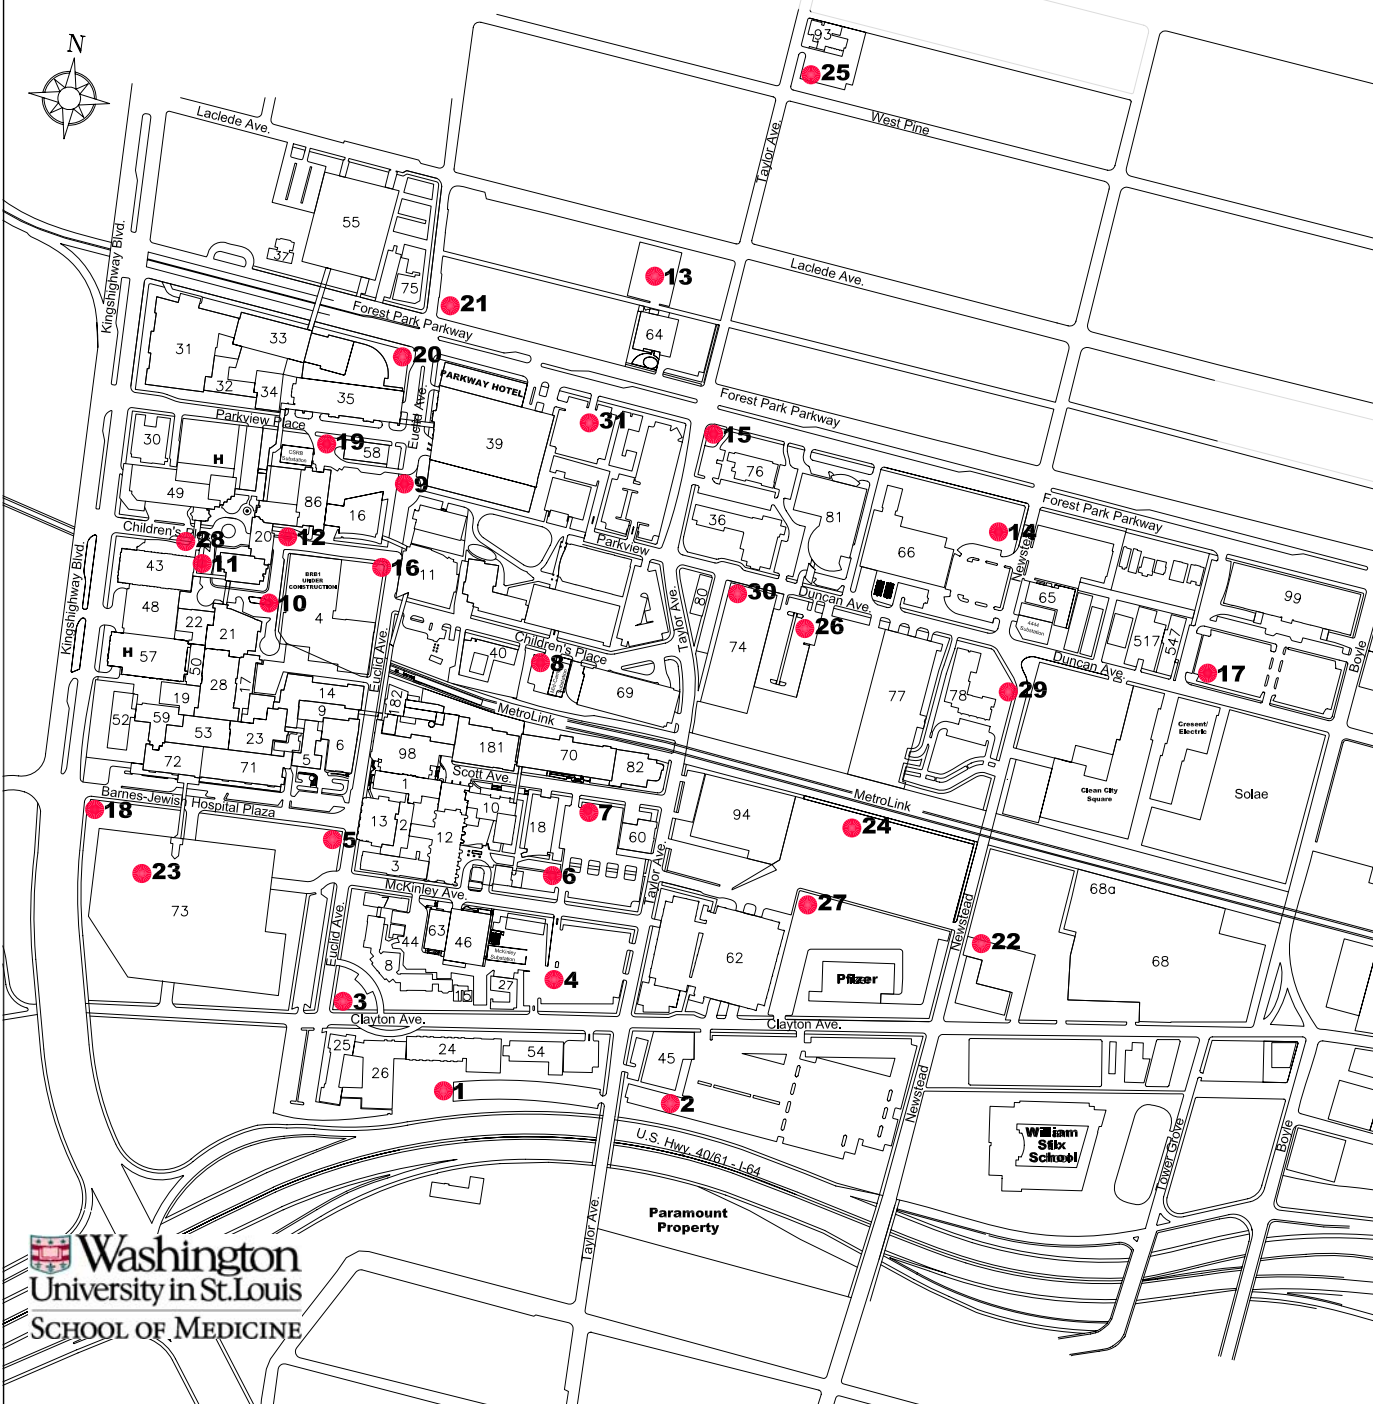

WASHINGTON UNIVERSITY MEDICAL CENTER

Washington University School of Medicine Emergency Assembly Points

EAP #:	Location Description:	Buildings to use this EAP:
1	Grassy area to the South of CID School, just West of Parking lot # CID	CID School (24), CID Research (26), Barnes Lodge (54)
2	Parking lot # H near the fence, southeast of the building	4480 Clayton [HR] (45)
3	Grassy wedge at the corner of Clayton & Euclid Ave.	Shriner's (8), BCL (7)
4	East end of Parking lot # F	Supply Room (44), SIRF & SIRF East (63 & 46), Health Admin. (15), 4533 Clayton (27), EH&S Bldg. (7)
5	Northeast corner of Hudlin Park (near corner of Euclid & B&H Plaza)	South Bldg.(3), Becker Med. Lib (13), Cancer Research(2), North Bldg.(1), Farell LTC(98), Power Plant(182), Maternity Bldg.(5), McMillan(6), IWJ(9), West Bldg.(14), Peters (23), Barnes Service Bldg. (28), Barnes Central (53)
6	Grassy area to the East of Olin Circle	McDonnell Science(12), Olin Dorm(10), East McDonnell(18)
7	North end of Parking lot # E	Biotech(181), East Bldg.(70), East Imaging(82), Library Annex (60)
8	Parking lot b/n Storz & Metro Garage	Storz Bldg.(40), METRO Garage(69)
9	Euclid Ave. Pedestrian Plaza	McDonnell Pediatric Research Bldg.(16), EPNEC (11), CAM (35)
10	East end of Wohl Circle, near Renard Circle	CSRB-North Tower(86), CSRB(20 & 89), Renard Hospital(17)
11	Northwest end of Wohl Circle	Wohl Clinic(21), Wohl Hospital(22), Barnard Hospital(50)
12	Pedestrian area, east of the CSRB link	Northwest Tower(43)
13	Parking lot to the North of Bldg. across alley	4511 Forest Park(64)
14	Grassy area to the northeast of the bldg.	4444Forest Park(66)
15	Grassy area at the corner of Taylor and Forest Park Parkway	4488 Forest Park(76), 4500 Parkview(80)
16	Grassy area outside of bldg. at corner of Euclid & Children's Place	BJC Institute of Health (4)
17	Parking lot to the southwest of bldg.	CORTEX ONE(99)
18	Northwest corner of Hudlin Park	Queeny Tower(52), Rand Johnson (59), MIR (19), Southwest Tower (57)
19	Small Parking area between Barnes and Noble and the small Power Plant (b/n Parkview & Euclid)	Yalem Bldg.(34), Shoenberg School of Nursing (30), Kingshighway Bldg. (31), Steinberg Bldg. (32)
20	Southwest corner of Forest Park Pkwy. and Euclid Ave.	Shoenberg Pavilion (33)
21	Northeast corner of Forest Park Pkwy. and Euclid Ave. (Tom's bar & grill parking Lot)	Etrick Bldg. (75), Shoenberg Research Bldg. (37)
22	Southwest corner of CAB surface lot	Clayton Avenue Bldg. (68)
23	Central Hudlin Park above the parking garage	East Pavilion (71), West Pavilion (72)
24	Surface Lot east of the Bldg.	Taylor Avenue Bldg. (93)
25	Surface Lot south of the Bldg.	Grant Medical Clinic (93)
26	Surface Lot south of the Bldg. across Duncan Ave.	Rehab Institute of STL (81)
27	Northwest corner of the surface lot	Pfizer Bldg
28	2nd floor of Children's Garage	St. Louis Children's Hospital (49)
29	Grassy area on northwest corner of Newstead and Duncan	SLCH Child Development Center (78)
30	1st floor of Duncan/Taylor parking garage	BJH Goldfarb School of Nursing (36)
31	Surface lot to the east of Bldg.	Parkway Hotel